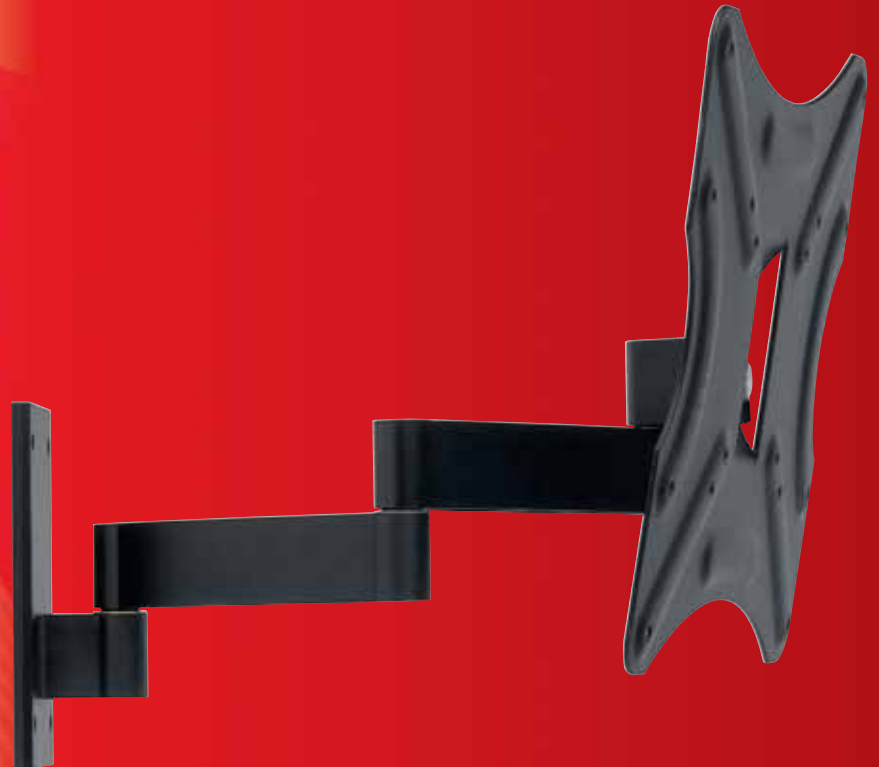

252

SUPORE DE PAREDE
SOPORTE PARA PAREDE
WALL BRACKET
SUPPORT POUR MUR

LCD 14 > 32"

VESA
75/100/200/100x200MM